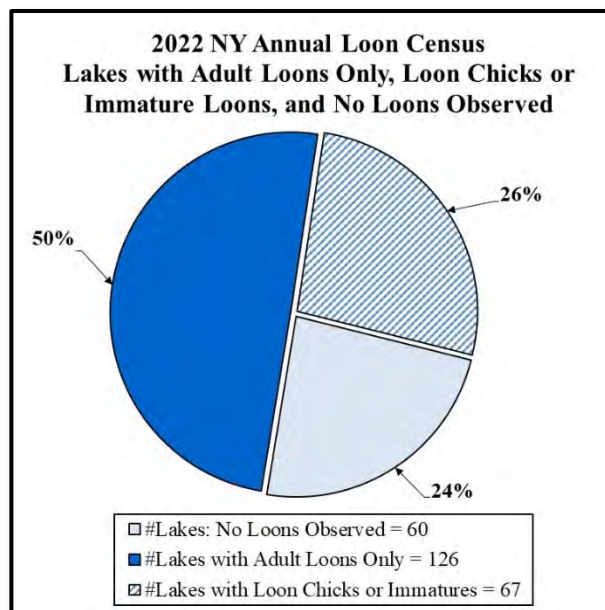

Adult loons without young were observed on 126 (50%) of the 253 Census lakes, while chicks or immature loons were observed on 67 (26%) of the Census lakes. No loons were observed on 60 (24%) of the Census lakes.

The results of the NY Annual Loon Census provide essential information about the status and trends in New York's summer loon population. This community science study enables the NYS Dept. of Environmental Conservation to better manage the population of these fascinating birds who call New York waterways their home during the breeding season.

“Sadly, there were no loons on East Pine Pond this morning. If they had come, they would have been happy because the fish were jumping.”

~East Pine Pond