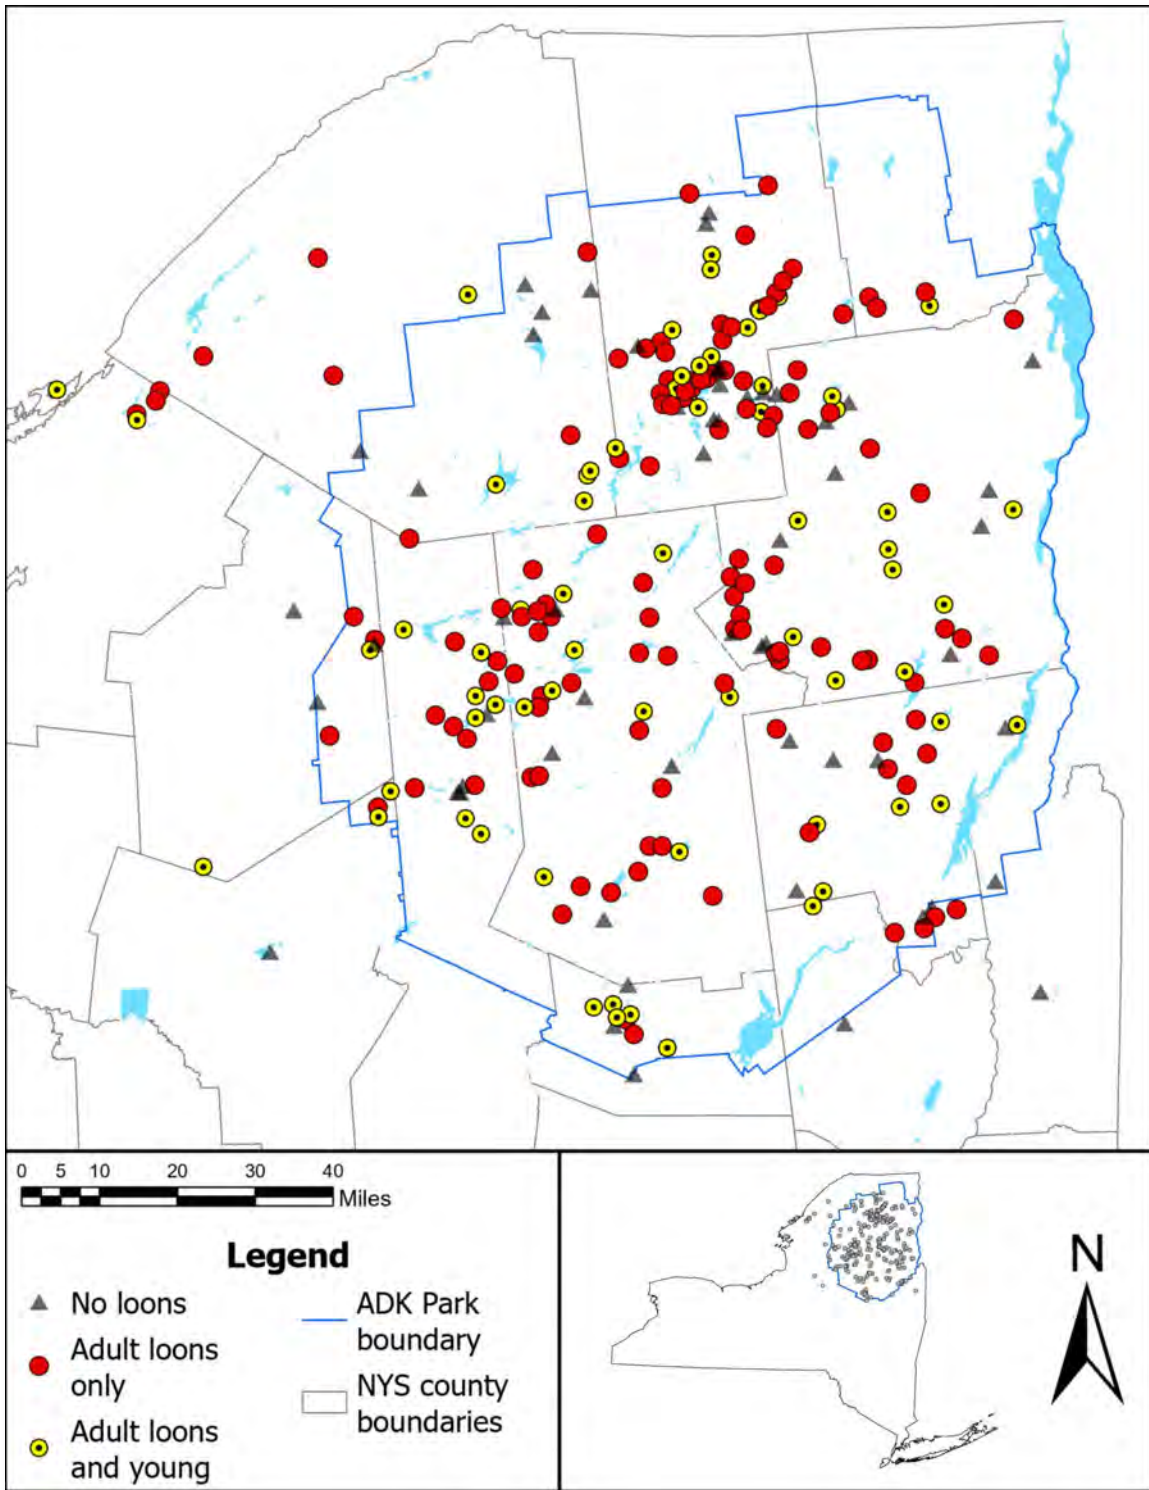

The 2022 New York Loon Census Map shows the locations and results for the 2022 Census lakes and ponds.