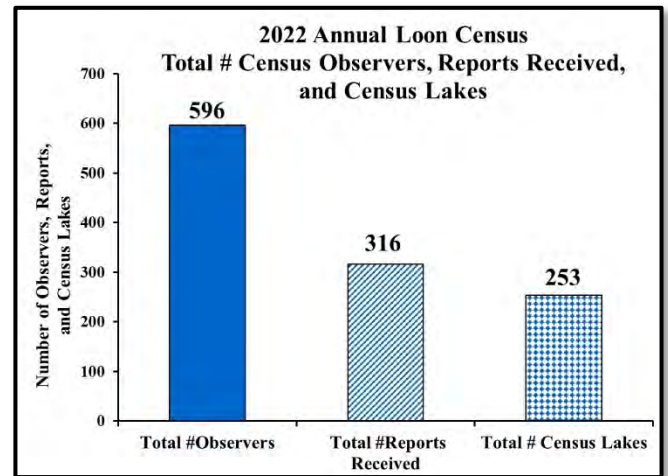

ADIRONDACK CENTER *for* LOON CONSERVATION 2022 NEW YORK LOON CENSUS RESULTS

“Beautiful morning on the water - very calm and still. So exciting to see the pair with a chick this year!”

~Buck Pond

On Saturday, July 16, 2022, almost 600 observers participated in the 22st Annual New York Loon Census looking for loons on 253 New York lakes, ponds, and rivers. Our dedicated Census observers sent in 316 reports. However, 15 of the reports were not included in this analysis because the observations were conducted outside the Census hour or were duplicate reports on a lake. Thus, 301 reports were included in the 2022 Loon Census analysis.

“Big deal: nesting pair on eastern end of lake. First time in many years since it is very busy and inhabited lake!”

~Fourth Lake – Fulton Chain

A total of 816 loons were observed on 193 (79%) of the 2022 NY Loon Census lakes, which included 714 (87%) adults, 86 (11%) chicks, and 16 (2%) immature loons.

Adult loons without young were observed on 126 (50%) of the 253 Census lakes, while chicks or immature loons were observed on 67 (26%) of the Census lakes. No loons were observed on 60 (24%) of the Census lakes.