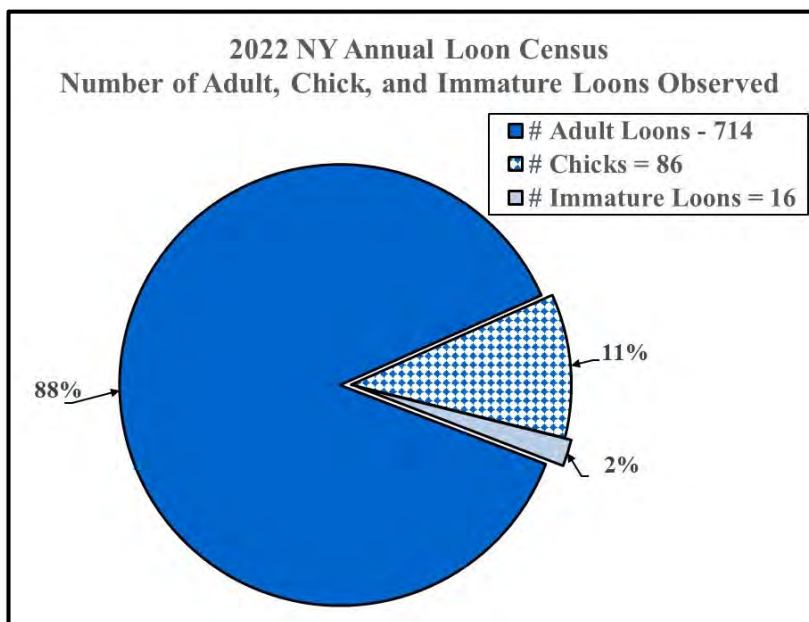

ADIRONDACK CENTER *for* LOON CONSERVATION 2022 NEW YORK LOON CENSUS RESULTS

“Beautiful morning on the water - very calm and still. So exciting to see the pair with a chick this year!”

~Buck Pond

On Saturday, July 16, 2022, almost 600 observers participated in the 22st Annual New York Loon Census looking for loons on 253 New York lakes, ponds, and rivers. Our dedicated Census observers sent in 316 reports. However, 15 of the reports were not included in this analysis because the observations were conducted outside the Census hour or were duplicate reports on a lake. Thus, 301 reports were included in the 2022 Loon Census analysis.

“Big deal: nesting pair on eastern end of lake. First time in many years since it is very busy and inhabited lake!”

~Fourth Lake – Fulton Chain

A total of 816 loons were observed on 193 (79%) of the 2022 NY Loon Census lakes, which included 714 (87%) adults, 86 (11%) chicks, and 16 (2%) immature loons.

Adult loons without young were observed on 126 (50%) of the 253 Census lakes, while chicks or immature loons were observed on 67 (26%) of the Census lakes. No loons were observed on 60 (24%) of the Census lakes.